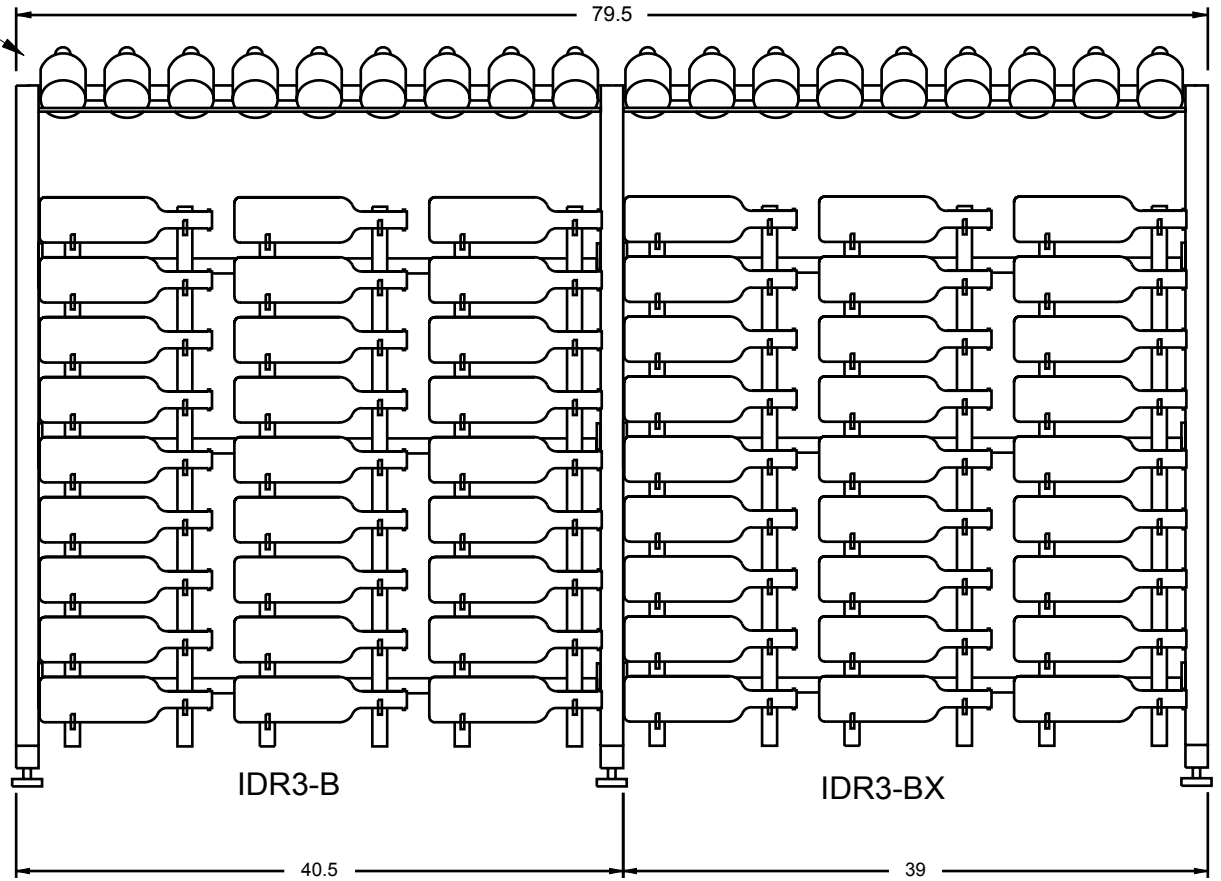

Island Display Rack (Side View)

* All measurements are in inches

Island Display Rack (Front View)

Presentation Rack (IDR-PR)

IDR-B Includes:

Base frame with 6 VintageView
WS33 racks and 1 IDR-PR
180 Bottle Capacity

IDR-BX Includes:

Base frame extension with 6
VintageView WS33 racks and 1 IDR-PR
180 Bottle Capacity