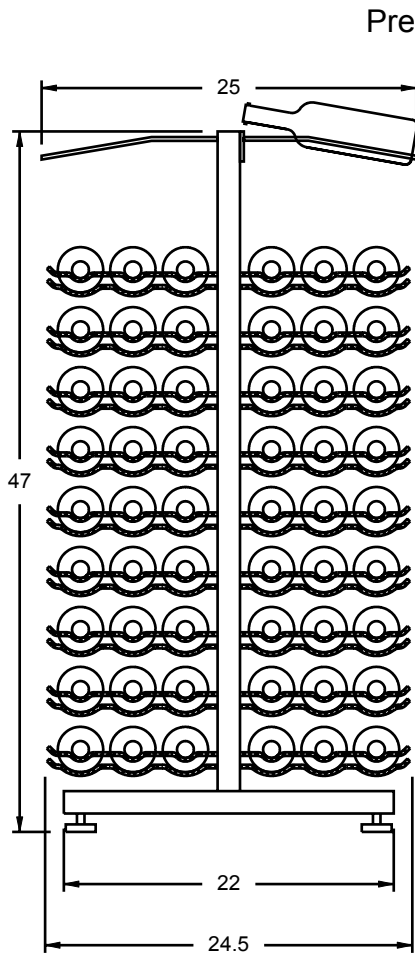

Island Display Rack (Side View)

* All measurements are in inches

Island Display Rack (Front View)

Presentation Rack (IDR-PR)

IDR-B Includes:

Base frame with 6 VintageView
WS33 racks and 1 IDR-PR
180 Bottle Capacity

IDR-BX Includes:

Base frame extension with 6
VintageView WS33 racks and 1 IDR-PR
180 Bottle Capacity