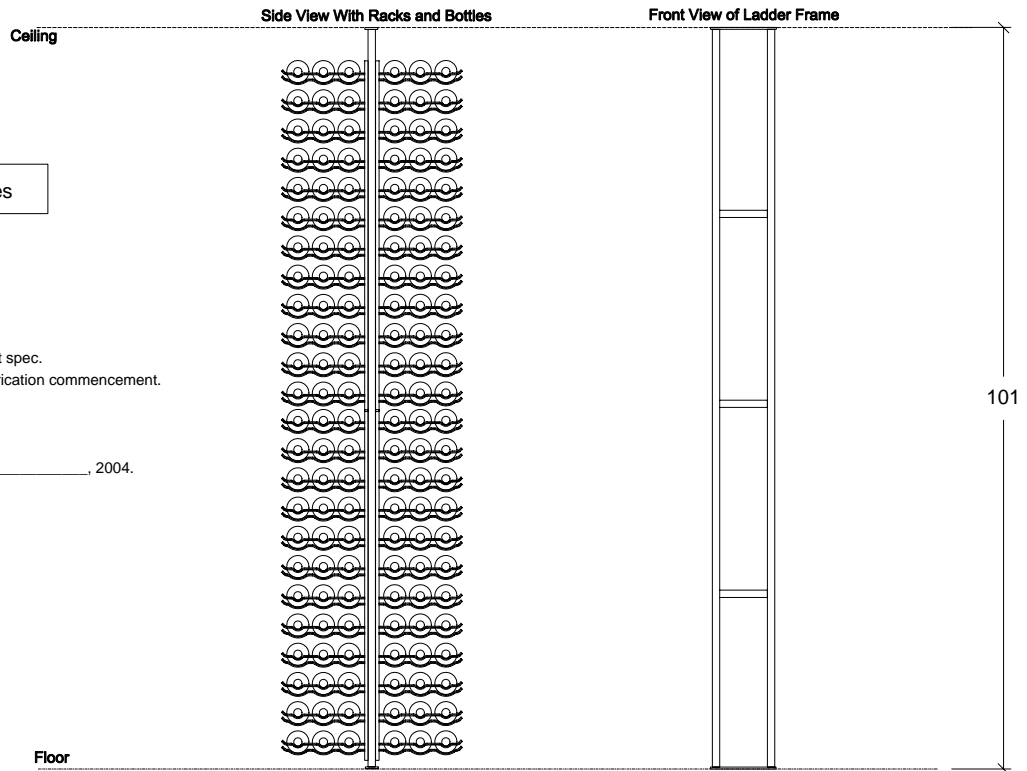

Custom Frame - Floor & Ceiling Mount

FRAME HEIGHT: 101 inches

Important Note -
All custom orders are built to exact specifications.
Custom orders may NOT be returned.
WMC will build to within a 1/4" variance on the frame height spec.
Customer must confirm and accept dimensions prior to fabrication commencement.

Reviewed and approved this _____ day of _____, 2004.

By: _____

Name: _____

Title: _____

2 WS43-P racks per column
Attached to floor-ceiling mount frame by customer
Self-taping screws included with racks for attachment to frame