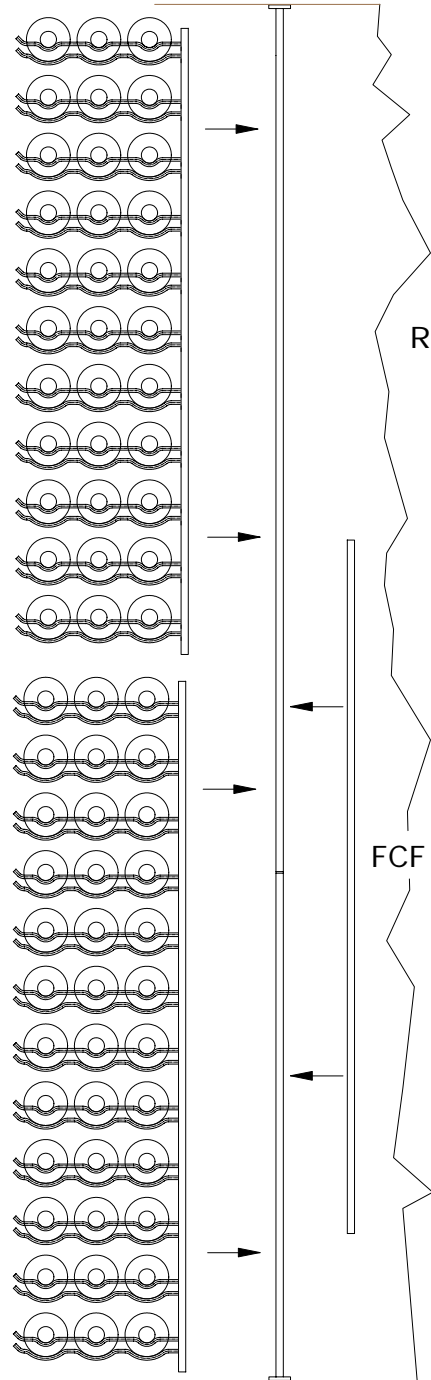

Floor & Ceiling Mounted Frame

WS Series Racks

Rough Wall

FCF Backer